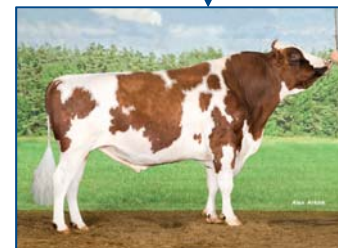

Cow family of Meteor

From the Massia Family

Cherokee

Moscato Red P

Mentor PP

Curtis

Kylian

Cow family of Meteor

From the **Massia Family**