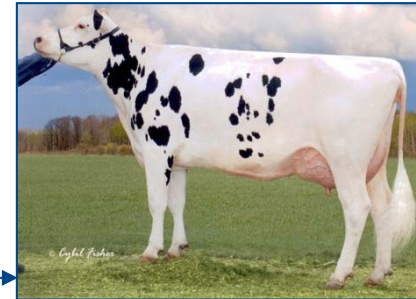

# Cow family of Wisent RF

From the Raven Family

Markwell Blackstar Raven EX95  
(s. To-Mar Blackstar)  
72,585 kg 4.1 3.6

Markwell Luke Rapture  
(s. Norriela Cleitus Luke)  
62,542 kg 3.9 3.6

Markwell Durham Daisy-ET EX92  
(s. Durham)